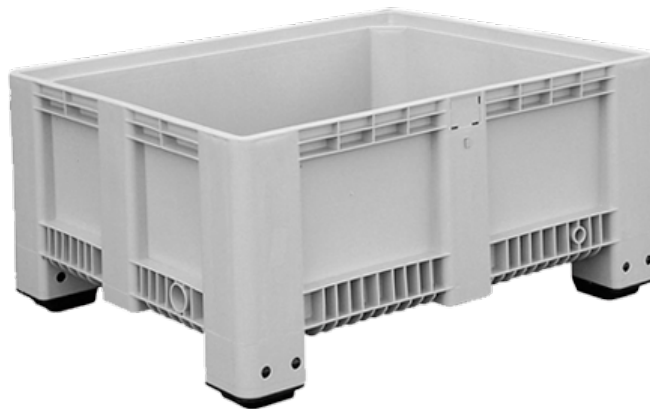

## Contenedor de Plàstic BB121058114-047040 (1200x1000x580 mm)

Vista **Frontal**

Vista **Lateral**

27,56 Kg

3520 Kg

320 Kg

HDPE

-20/60°C

4

104

1200x1000x580m  
m

1110x910x425  
mm

400 Lt

Gris