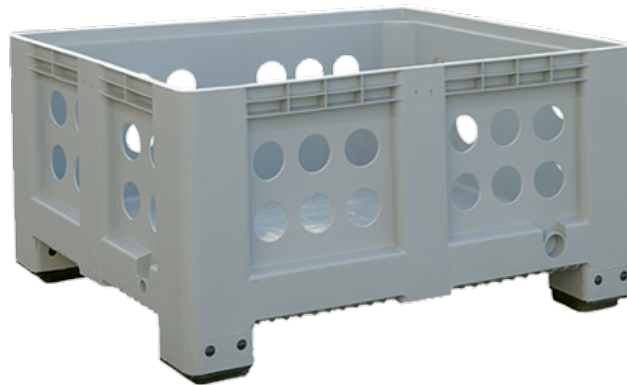

## Contenedor de Plàstic BB121058124-047040 (1200x1000x580mm)

Vista **Frontal**

Vista **Lateral**

26,5 kg

3200 kg

320 kg

PEHD

-20/60°

4

104

1200x1000x580m

1110x910x425mm

400 l

Gris