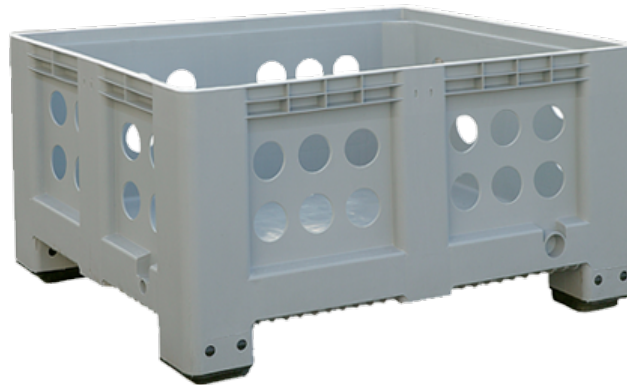

Contenedor de Plàstic BB121058124-047040 (1200x1000x580mm)

Vista **Frontal**

Vista **Lateral**

26,5 kg

3200 kg

320 kg

PEHD

-20/60°

4

104

1200x1000x580m

1110x910x425mm

m

400 l

Gris