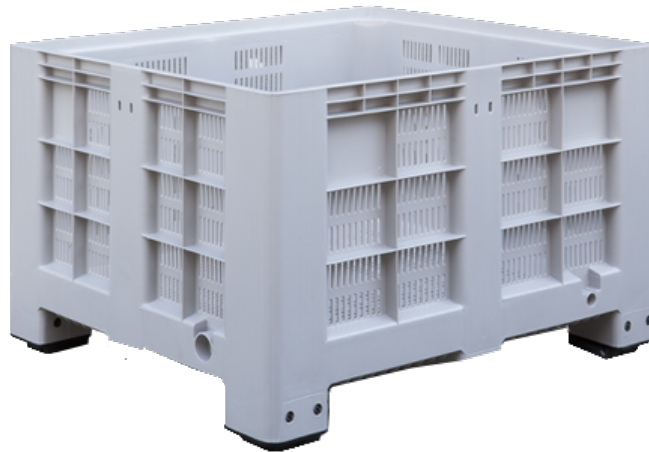

Contenedor de Plàstic BB121076004-047040 (1200x1000x760 mm)

Vista **Frontal**

Vista **Lateral**

30,56 Kg

4500 Kg

450 Kg

HDPE

-20/60°C

4

104

1200x1000x760
mm

1120x920x600
mm

610 Lt

Gris