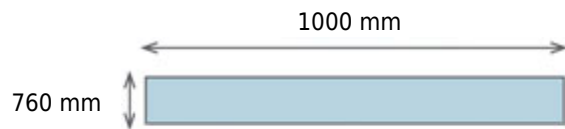

## Contenedor de Plàstic BB121076002-047040 (1200x1000x760 mm)

Vista **Frontal**

Vista **Lateral**

33,15 kg

4500Kg

450 Kg

HDPE

-20/60°

4

104

1200x1000x760m

1120x920x600mm

610 Lt

Gris