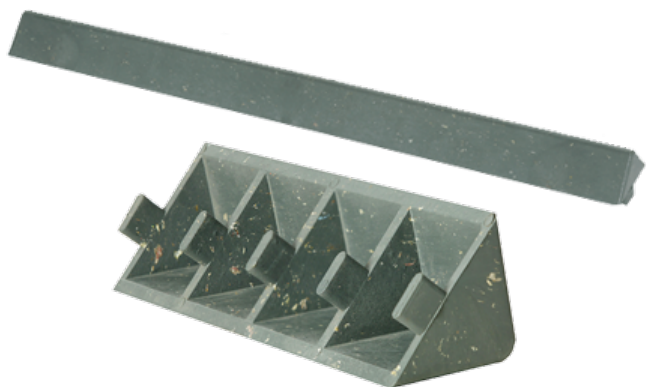

Osona
Industrial
Plastic

Falca per Palet C111290

MIX

1100X117X90mm

Negre