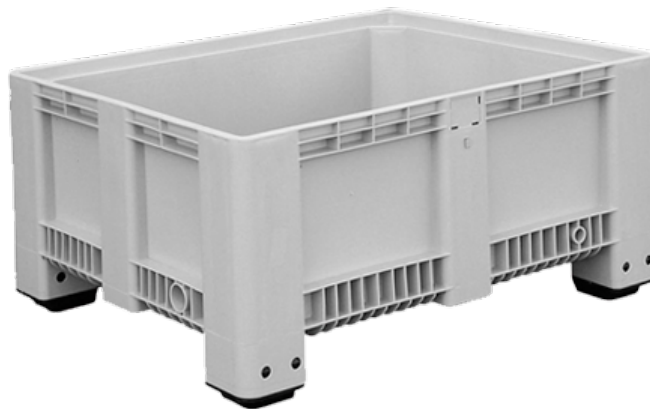

Plastic Big Box BB121058114-047040 (1200x1000x580 mm)

View **Frontal**

View **Lateral**

27,56 Kg

3520 Kg

320 Kg

HDPE

-20/60°C

4

104

1200x1000x580m
m

1110x910x425
mm

400 Lt

Gray