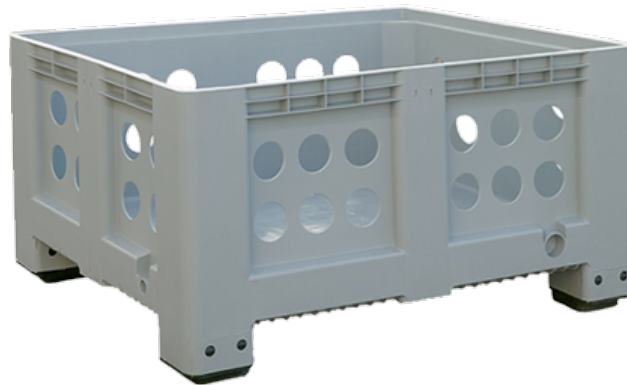

## Plastic Big Box BB121058124-047041 (1200x1000x580mm)

View **Frontal**

View **Lateral**

26,5 kg

3200 kg

320 kg

PEHD

-20/60°

4

104

1200x1000x580m

1110x910x425mm

m

400 l

Gray