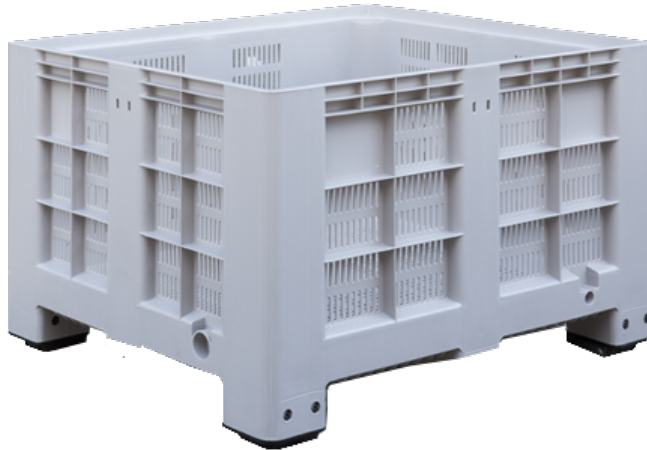

OIPLASTIC

Plastic Big Box BB121076004-047040 (1200x1000x760 mm)

View **Frontal**

View **Lateral**

30,56 Kg

4500 Kg

450 Kg

HDPE

-20/60°C

4

104

1200x1000x760
mm

1120x920x600
mm

610 Lt

Gray