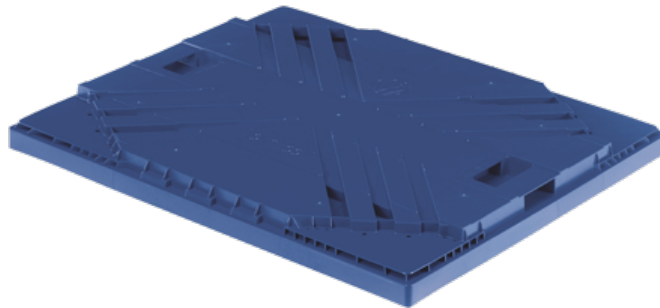

**TP1210-206030 (1200x1000mm)**

**View Frontal**

**View Lateral**

7.5kg

PPC

50

1300

1205x1005 mm

1197x997 mm

Blue