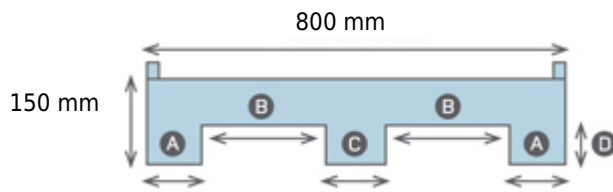

OIPLASTIC

**1208M03-07015010 (1200x800x150 mm)**

View **Frontal**

View **Lateral**

- A 100 mm
- B 225 mm
- C 150 mm
- D 100 mm

- E 200 mm
- F 325 mm
- G 150 mm

11 kg

4000 kg

1000 Kg

500 Kg

HDPE

-20/60°C

0 - 7 - 22 mm

16

528

Black