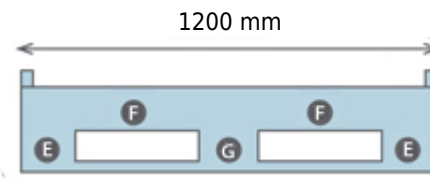

OIPLASTIC

**1208M03-07015010 (1200x800x150 mm)**

View **Frontal**

View **Lateral**

- A 100 mm
- B 225 mm
- C 150 mm
- D 100 mm

- E 200 mm
- F 325 mm
- G 150 mm

11 kg

4000 kg

1000 Kg

500 Kg

HDPE

-20/60°C

0 - 7 - 22 mm

16

528

Black