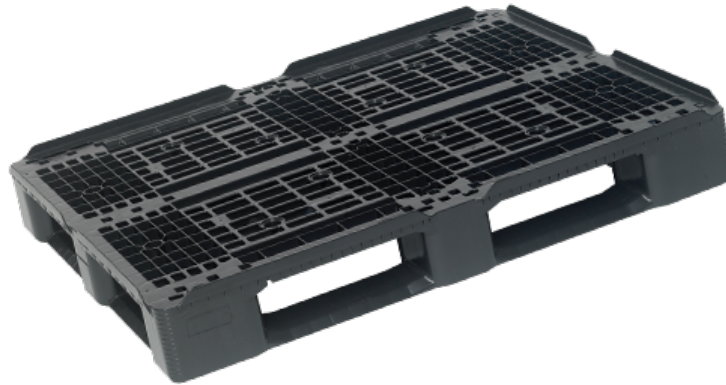

## Plastic Plastic 1210M05-22015010 (1200x1000x150)

View **Frontal**

View **Lateral**

- A 145 mm
- B 280 mm
- C 150 mm
- D 100 mm

- E 200 mm
- F 325 mm
- G 150 mm

14 kg

4000 kg

1000 Kg

1000 kg

HDPE

-20/60°C

0 - 7 - 22 mm

16

528

Black