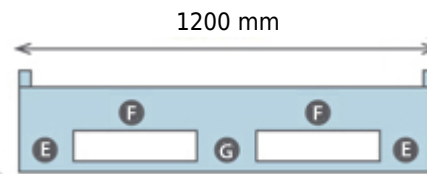

Plastic Plastic 1210M05-22015010 (1200x1000x150)

View **Frontal**

View **Lateral**

- A 145 mm
- B 280 mm
- C 150 mm
- D 100 mm

- E 200 mm
- F 325 mm
- G 150 mm

14 kg

4000 kg

1000 Kg

1000 kg

HDPE

-20/60°C

0 - 7 - 22 mm

16

528

Black