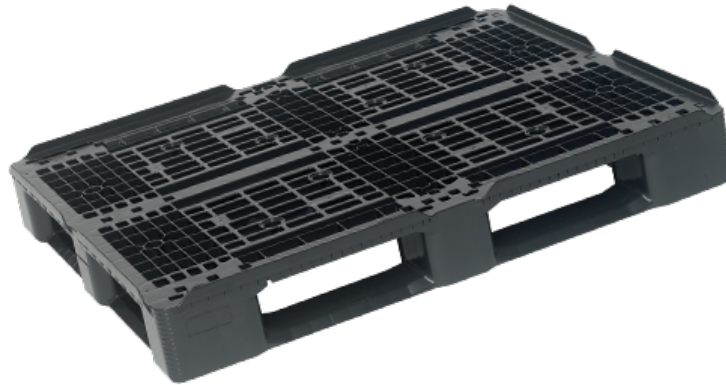

Plastic Plastic 1210M05-22015010 (1200x1000x150)

View **Frontal**

View **Lateral**

- A 145 mm
- B 280 mm
- C 150 mm
- D 100 mm

- E 200 mm
- F 325 mm
- G 150 mm

14 kg

4000 kg

1000 Kg

1000 kg

HDPE

-20/60°C

0 - 7 - 22 mm

16

528

Black