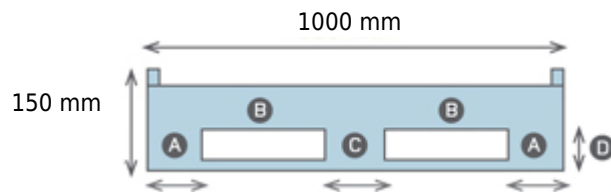

Plastic Plastic 1210M05-22015010 (1200x1000x150)

View **Frontal**

View **Lateral**

- A 145 mm
- B 280 mm
- C 150 mm
- D 100 mm

- E 200 mm
- F 325 mm
- G 150 mm

14 kg

4000 kg

1000 Kg

1000 kg

HDPE

-20/60°C

0 - 7 - 22 mm

16

528

Black