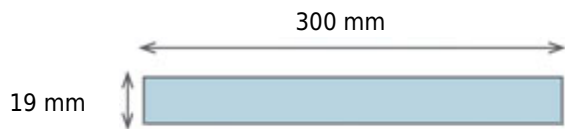

OIPLASTIC

TE4301-034220 (400x300x19 mm)

View **Frontal**

View **Lateral**

0,35 kg

PPC

0°/40°C

600

19800

400x300x19mm

Grey