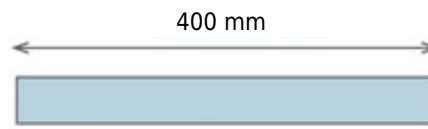

OIPLASTIC

TE4301-034220 (400x300x19 mm)

View **Frontal**

View **Lateral**

0,35 kg

PPC

0°/40°C

600

19800

400x300x19mm

Grey