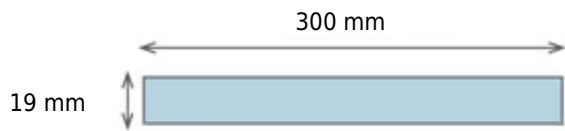

**TE4301-034221 (400x300x19 mm)**

**View Frontal**

**View Lateral**

0,38 kg

PPC

0°/40°C

600

19800

400x300x19mm

Grey