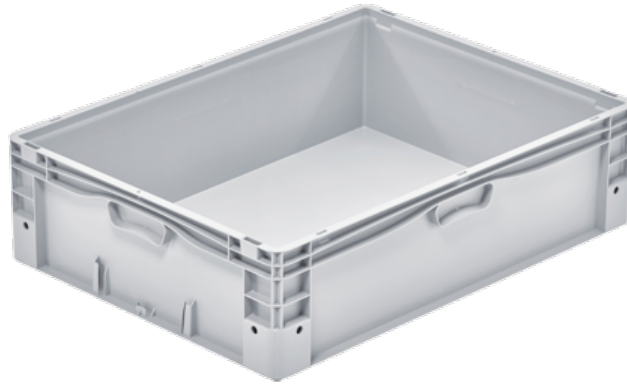

OIPLASTIC

E8622111-206300 (800X600X220mm.)

View **Frontal**

View **Lateral**

3,36 Kg.

300 Kg.

30 Kg.

PPC

-20/40°C

20

660

800x600x220 mm. 750x550x216 mm.

91 Lt.

210 mm.

Gray