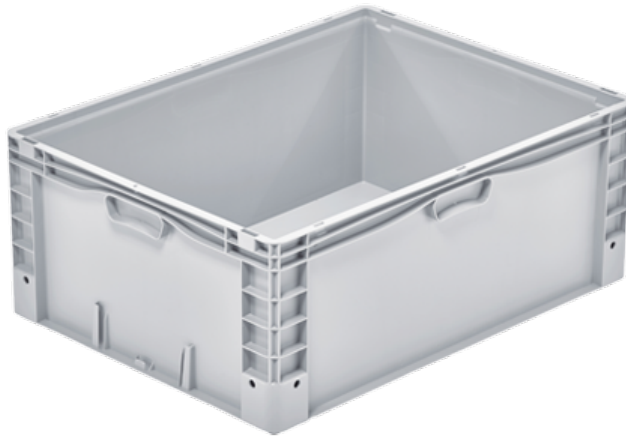

OIPLASTIC

E8632111-206300 (800x600x320mm)

View **Frontal**

View **Lateral**

4.28 Kg

300 Kg

30 Kg

PPC

-20/40°C

14

462

800x600x320 mm

750x550x316 mm

133 Lt

305 mm

Gray