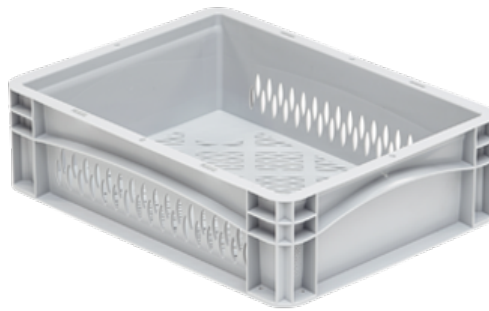

E4312001-206300 (400x300x120mm)

View Frontal

View Lateral

0.68 kg

200 Kg

20 Kg

PPC

0/60°C

160

5280

400x300x120 mm

355x255x108 mm

10.2 Lt

110 mm

Grey