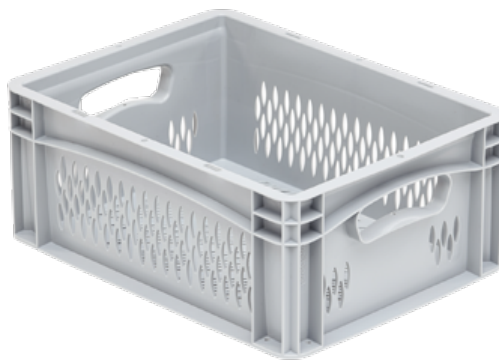

E4317000-206300 (400x300x170mm)

View Frontal
View Lateral

0.82 Kg

200 Kg

20 Kg

PPC

-20/40°C

112

3696

400x300x170 mm

367x268x158 mm

14.9 Lt

160 mm

Grey