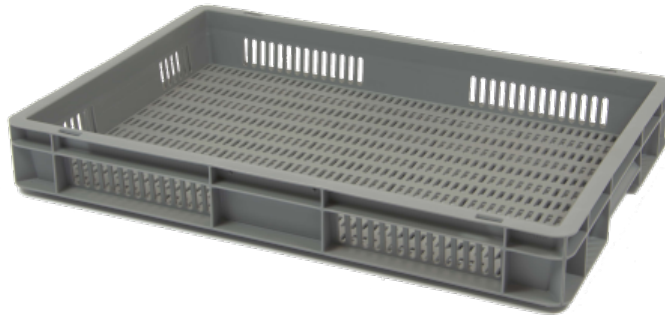

**E6408001-034220 (600x400x80 mm)**

**View Frontal**

**View Lateral**

1,05 kg

300 kg

25 kg

PPC

0°/40°C

100

3300

600x400x80mm

560x360x69mm

15 Lt

70 mm

Grey