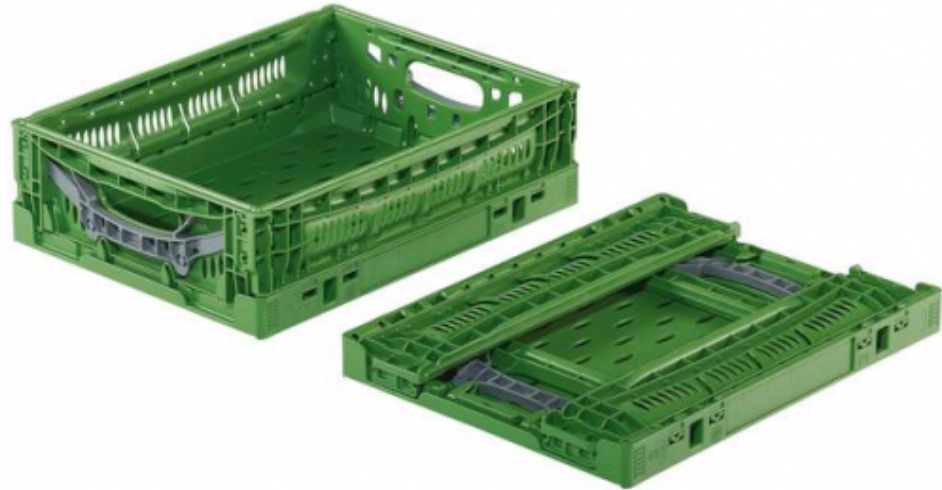

P4312000-206400 (400x300x120mm)

0'83 Kg

300 kg

30 kg

PPC

0°/40°C

480

15480

400x300x120 mm

367x268x108 mm

11 Lt

36 mm

Green