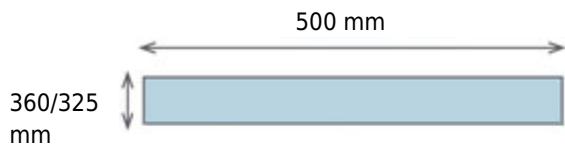

OIPLASTIC

**PA6536000-034220 (625x500x360/325mm)**

View **Frontal**

View **Lateral**

2,42 kg

66

2178

625x500x360/325  
mm

530x430x345/320  
mm

78 Lt

Gray