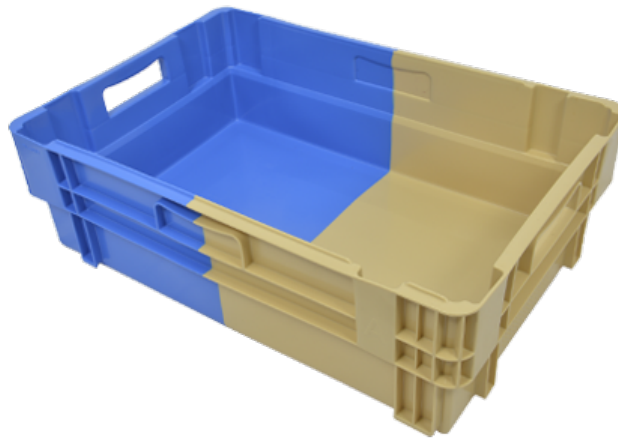

## Plastic Crate AEB6419110-034250 (600x400x183 mm)

View **Frontal**

View **Lateral**

1,84 kg

200 Kg

20 Kg

HDPE

-20/40°C

92 mm

88

2904

600x400x183 mm

556x356x172 mm

34 Lt

173 mm