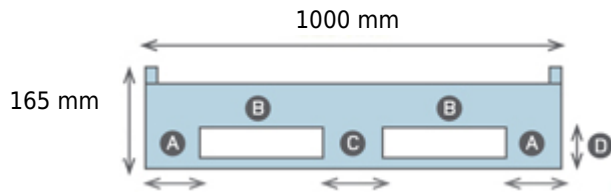

OIPLASTIC

1210H05-07083010 (1200x1000x165 mm)

View **Frontal**

View **Lateral**

A 145 mm

B 282 mm

C 146 mm

D 122 mm

E 230 mm

F 295 mm

G 150 mm

22.5 kg

7500 kg

1500 kg

1375 kg

HDPE