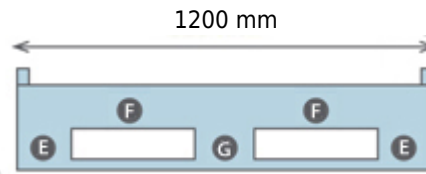

OIPLASTIC

1210H05-07083010 (1200x1000x165 mm)

View **Frontal**

View **Lateral**

A 145 mm

B 282 mm

C 146 mm

D 122 mm

E 230 mm

F 295 mm

G 150 mm

22.5 kg

7500 kg

1500 kg

1375 kg

HDPE