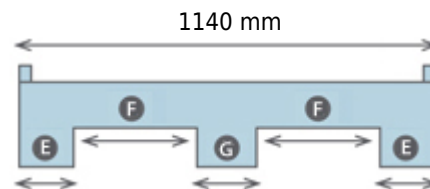

Plastic Pallets 1140H03-07083012 (1140x1140x170 mm)

View **Frontal**

View **Lateral**

- A 210 mm
- B 285 mm
- C 150 mm
- D 120 mm

- E 210 mm
- F 285 mm
- G 150 mm

24.5 Kg

7500 Kg

1500 Kg

1000 Kg

HDPE

-20/60°C

0 - 7 mm

15

330

Black

02/01/2023 V4.0