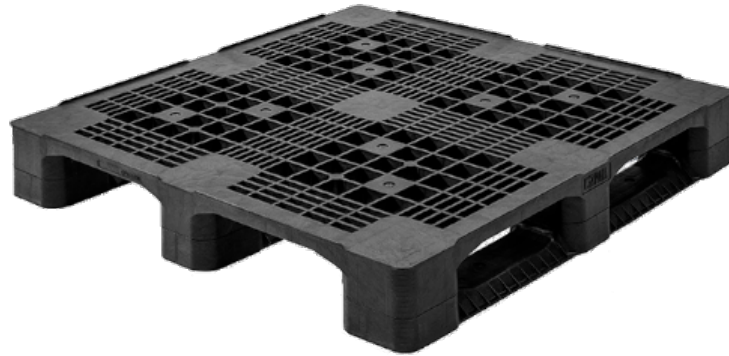

Plastic Pallets 1140H03-07083012 (1140x1140x170 mm)

View **Frontal**

View **Lateral**

- A 210 mm
- B 285 mm
- C 150 mm
- D 120 mm

- E 210 mm
- F 285 mm
- G 150 mm

24.5 Kg

7500 Kg

1500 Kg

1000 Kg

HDPE

-20/60°C

0 - 7 mm

15

330

Black

02/01/2023 V4.0