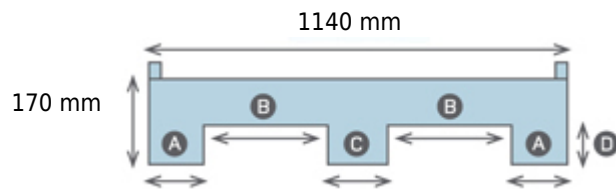

Plastic Pallets 1140H03-07083012 (1140x1140x170 mm)

View **Frontal**

View **Lateral**

- A 210 mm
- B 285 mm
- C 150 mm
- D 120 mm

- E 210 mm
- F 285 mm
- G 150 mm

24.5 Kg

7500 Kg

1500 Kg

1000 Kg

HDPE

-20/60°C

0 - 7 mm

15

330

Black

02/01/2023 V4.0