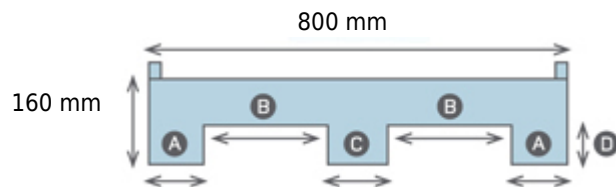

Plastic Pallet H1-07274040 (1200x800x160 mm)

View **Frontal**

View **Lateral**

- A 97 mm
- B 227 mm
- C 152 mm
- D 97 mm

- E 206 mm
- F 319 mm
- G 150 mm

18 Kg

5000 Kg

1250 Kg

1000 Kg

HDPE

-40/70°C

0 - 7 mm

15

495

Gray

02/01/2023 V4.0