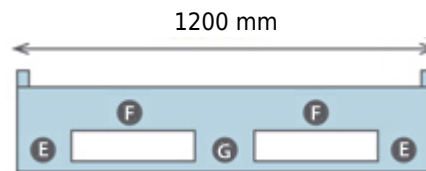

Plastic Pallet H1-07274040 (1200x800x160 mm)

View **Frontal**

View **Lateral**

- A 97 mm
- B 227 mm
- C 152 mm
- D 97 mm

- E 206 mm
- F 319 mm
- G 150 mm

18 Kg

5000 Kg

1250 Kg