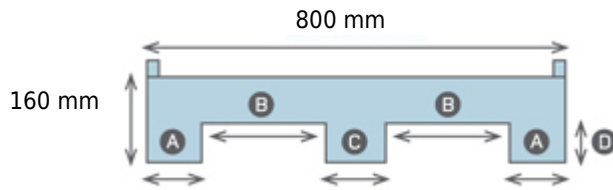

Plastic Pallets 1208HIG13-07015040 (1200x800x160 mm)

View **Frontal**

View **Lateral**

- A 100 mm
- B 225 mm
- C 150 mm
- D 100 mm

- E 200 mm
- F 325 mm
- G 150 mm

18 kg

4800 kg

1200 kg

1000 kg

HDPE

-20/60°C

0 - 7 mm

16

528

Gray / White / Blue
/ Green / Red