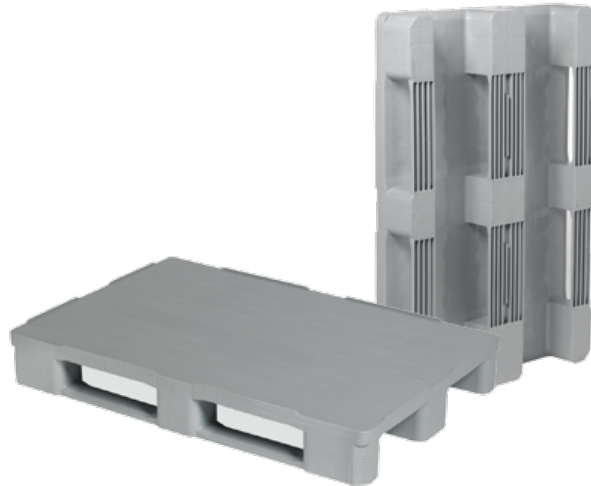

Plastic Pallets 1208HIG13-07015040 (1200x800x160 mm)

View **Frontal**

View **Lateral**

- A 100 mm
- B 225 mm
- C 150 mm
- D 100 mm

- E 200 mm
- F 325 mm
- G 150 mm

18 kg

4800 kg

1200 kg

1000 kg

HDPE

-20/60°C

0 - 7 mm

16

528

Gray / White / Blue
/ Green / Red