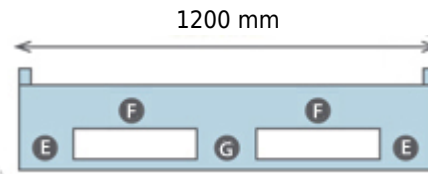

Plastic Pallets 1208HIG13-07015040 (1200x800x160 mm)

View **Frontal**

View **Lateral**

- A 100 mm
- B 225 mm
- C 150 mm
- D 100 mm

- E 200 mm
- F 325 mm
- G 150 mm

18 kg

4800 kg

1200 kg

1000 kg

HDPE

-20/60°C

0 - 7 mm

16

528

Gray / White / Blue
/ Green / Red