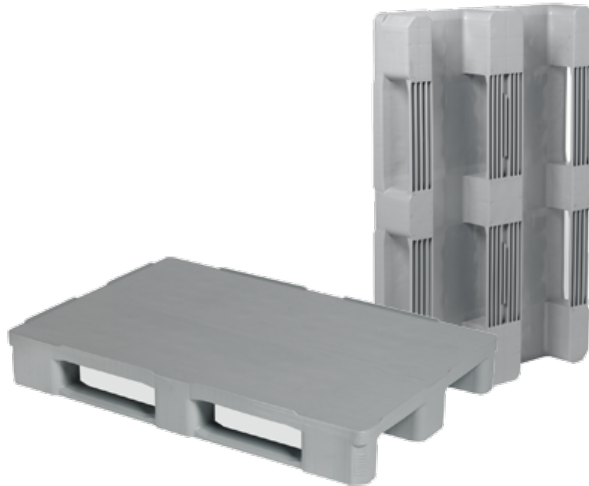

## Plastic Pallets 1208HIG13-07015040 (1200x800x160 mm)

View **Frontal**

View **Lateral**

- A 100 mm
- B 225 mm
- C 150 mm
- D 100 mm

- E 200 mm
- F 325 mm
- G 150 mm

18 kg

4800 kg

1200 kg

1000 kg

HDPE

-20/60°C

0 - 7 mm

16

528

Gray / White / Blue  
/ Green / Red

02/01/2023 V4.0