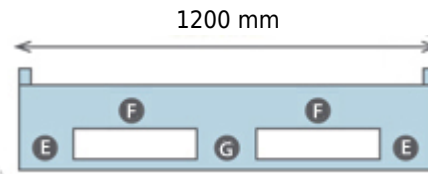

OIPLASTIC

Plastic Pallets 1210HIG13-07015040 (1200x1000x160 mm)

View **Frontal**

View **Lateral**

A 140 mm

B 285 mm

C 150 mm

D 95 mm

E 215 mm

F 310 mm

G 150 mm

22 kg

7500 Kg

1500 kg

1250 Kg

HDPE

-20/60°C

0 - 7 mm

16

416

Gray / White / Blue
/ Green / Red

02/01/2023 V4.0