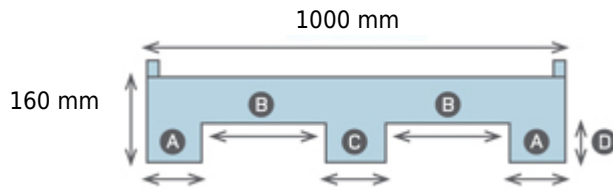

OIPLASTIC

Plastic Pallets 1210HIG13-07015040 (1200x1000x160 mm)

View **Frontal**

View **Lateral**

A 140 mm

B 285 mm

C 150 mm

D 95 mm

E 215 mm

F 310 mm

G 150 mm

22 kg

7500 Kg

1500 kg

1250 Kg

HDPE

-20/60°C

0 - 7 mm

16

416

Gray / White / Blue
/ Green / Red

02/01/2023 V4.0