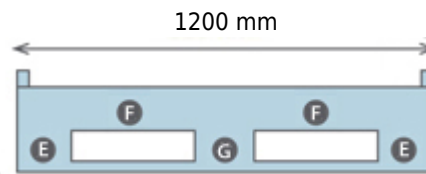

Plastic Pallets 1210HIG15-07015040 (1200x1000x160 mm)

View **Frontal**

View **Lateral**

- A 140 mm
- B 285 mm
- C 150 mm
- D 95 mm

- E 215 mm
- F 310 mm
- G 150 mm

22 kg

7500 Kg

1500 Kg

1250 Kg

HDPE

-20/60°C

0 - 7 mm

16

416

Gray / White / Blue
/ Green / Red

02/01/2023 V4.0