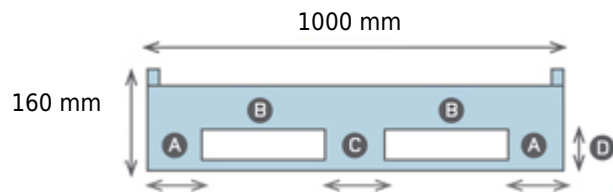

Plastic Pallets 1210HIG15-07015040 (1200x1000x160 mm)

View **Frontal**

View **Lateral**

- A 140 mm
- B 285 mm
- C 150 mm
- D 95 mm

- E 215 mm
- F 310 mm
- G 150 mm

22 kg

7500 Kg

1500 Kg

1250 Kg

HDPE

-20/60°C

0 - 7 mm

16

416

Gray / White / Blue
/ Green / Red

02/01/2023 V4.0