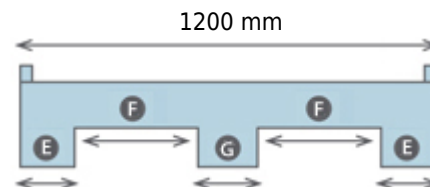

Plastic Pallet 1210HIG19-07015040 (1200x1000x130 mm)

View **Frontal**

View **Lateral**

- A 140 mm
- B 285 mm
- C 150 mm
- D 110 mm

- E 215 mm
- F 310 mm
- G 150 mm

15,5 Kg

5000 kg

1000 kg

HDPE

-20/60°C

0 - 7 mm

18

468

Gray / Blue