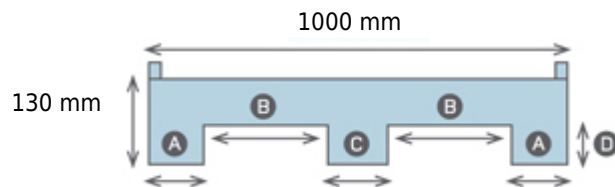

Plastic Pallet 1210HIG19-07015040 (1200x1000x130 mm)

View **Frontal**

View **Lateral**

- A 140 mm
- B 285 mm
- C 150 mm
- D 110 mm

- E 215 mm
- F 310 mm
- G 150 mm

15,5 Kg

5000 kg

1000 kg

HDPE

-20/60°C

0 - 7 mm

18

468

Gray / Blue