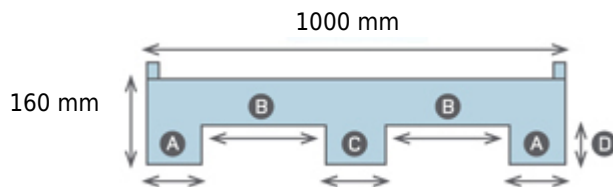

Plastic Pallet H3-07099040 (1200x1000x160 mm)

View **Frontal**

View **Lateral**

- A 145 mm
- B 280 mm
- C 150 mm
- D 97 mm

- E 210 mm
- F 315 mm
- G 150 mm

22 Kg

5000 Kg

1250 Kg

850 Kg

HDPE

-20/60°C

0 - 7 mm

15

390

Grey