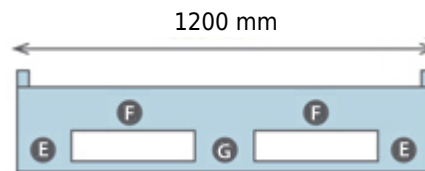

Plastic Pallet H3-07099040 (1200x1000x160 mm)

View **Frontal**

View **Lateral**

- A 145 mm
- B 280 mm
- C 150 mm
- D 97 mm

- E 210 mm
- F 315 mm
- G 150 mm

22 Kg

5000 Kg

1250 Kg