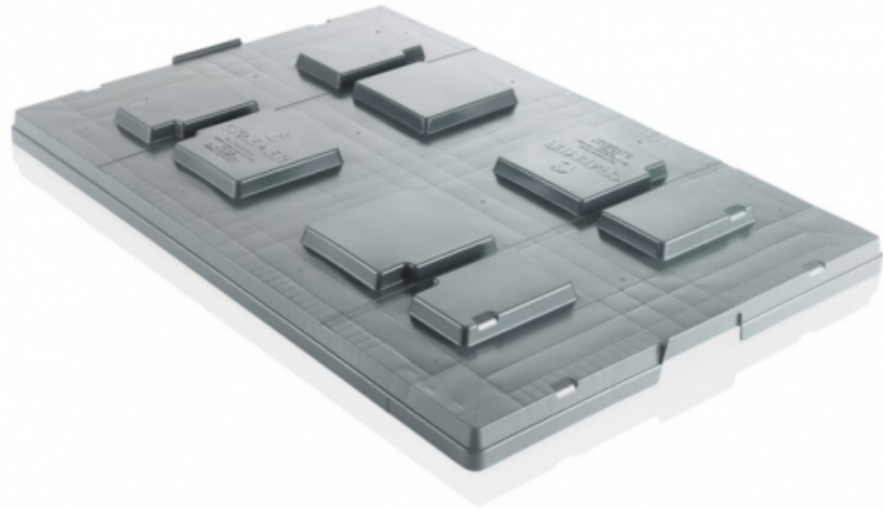

TP1208-099040 (1215x815x82mm)

5

PE

-20°/40°C

30+30

1.980

1215x815x82mm

1204x804mm

30mm

Grey