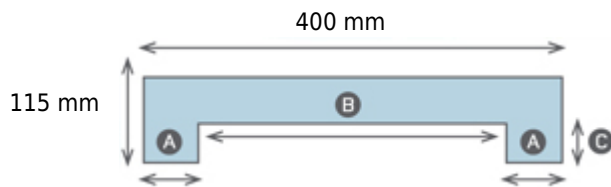

OIPLASTIC

**6040L04-07015010 (600X400X116 mm)**

View **Frontal**

View **Lateral**

- A 118 mm
- B 164 mm
- C 95 mm

- E 93 mm
- F 246 mm
- G 149 mm
- H 112 mm

1,75 Kg

600 Kg

300 Kg

PP

-20/60°C

22

0 - 7 mm

4x96

12672

Black