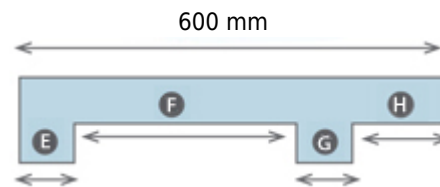

OIPLASTIC

**6040L04-07015010 (600X400X116 mm)**

View **Frontal**

View **Lateral**

- A 118 mm
- B 164 mm
- C 95 mm

- E 93 mm
- F 246 mm
- G 149 mm
- H 112 mm

1,75 Kg

600 Kg