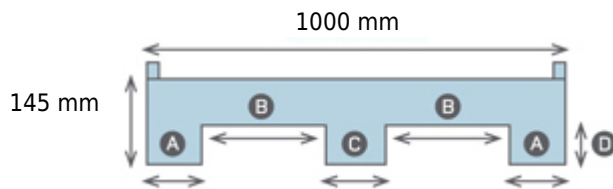

1210L19-07097010 (1200x1000x145 mm)

View Frontal

View Lateral

- A 120 mm
- B 312 mm
- C 136 mm
- D 100 mm

- E 250 mm
- F 285 mm
- G 130 mm

12 Kg

2500 Kg

1000 Kg

HDPE

-20/60°C

40 mm

0 - 7 mm

50

1.300

Black

02/01/2023 V4.0