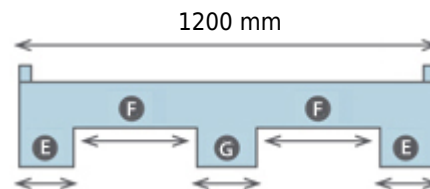

1210L19-07097010 (1200x1000x145 mm)

View Frontal

View Lateral

- A 120 mm
- B 312 mm
- C 136 mm
- D 100 mm

- E 250 mm
- F 285 mm
- G 130 mm

12 Kg

2500 Kg

1000 Kg

HDPE

-20/60°C

40 mm

0 - 7 mm

50

1.300

Black

02/01/2023 V4.0