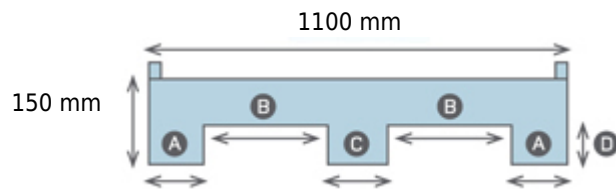

1111L09-07083010 (1100x1100x150 mm)

View Frontal

View Lateral

- A 140 mm
- B 340 mm
- C 140 mm
- D 120 mm

- E 140 mm
- F 340 mm
- G 140 mm

6,62 Kg

2500 Kg

1000 Kg

HDPE

-20/60°C

43 mm

0 - 7 mm

55

1320

Black