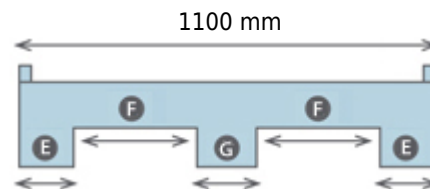

1111L09-07083010 (1100x1100x150 mm)

View Frontal

View Lateral

- A 140 mm
- B 340 mm
- C 140 mm
- D 120 mm

- E 140 mm
- F 340 mm
- G 140 mm

6,62 Kg

2500 Kg

1000 Kg

HDPE

-20/60°C

43 mm

0 - 7 mm

55

1320

Black