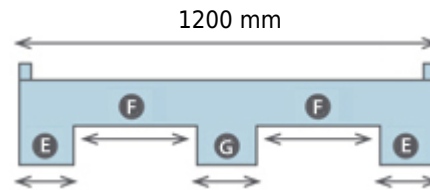

OIPLASTIC

1212L09-07083010 (1200x1200x150 mm)

View **Frontal**

View **Lateral**

- A 190 mm
- B 340 mm
- C 140 mm
- D 120 mm

- E 190 mm
- F 340 mm
- G 140 mm

8,34 Kg

2000 Kg

1000 Kg

HDPE

-20/60°C

43 mm

0 - 7 mm

55

1210

Black