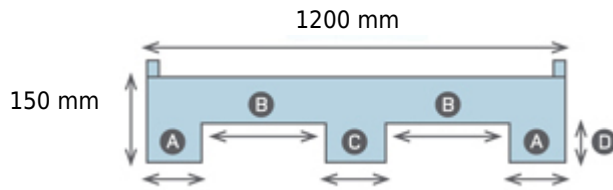

OIPLASTIC

1212L09-07083010 (1200x1200x150 mm)

View **Frontal**

View **Lateral**

- A 190 mm
- B 340 mm
- C 140 mm
- D 120 mm

- E 190 mm
- F 340 mm
- G 140 mm

8,34 Kg

2000 Kg

1000 Kg

HDPE

-20/60°C

43 mm

0 - 7 mm

55

1210

Black