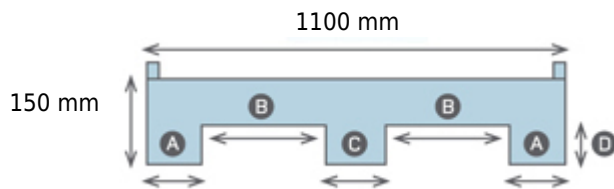

1111L03-07083010 (1100x1100x150 mm)

View Frontal

View Lateral

- A 140 mm
- B 340 mm
- C 140 mm
- D 138 mm

- E 140 mm
- F 340 mm
- G 140 mm

8,45 kg

2500 Kg

1000 Kg

HDPE

-20/60°C

0 - 7 mm

14

23

336 - 460

Black

02/01/2023 V4.0