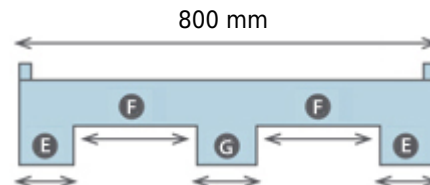

OIPLASTIC

**6080L16-07015010 (600x800x130 mm)**

View **Frontal**

View **Lateral**

- A 131 mm
- B 338 mm
- C 100 mm

- E 106 mm
- F 254 mm
- G 80 mm

3,40 Kg

700 Kg

350 Kg

HDPE

-20/60°C

30 mm

0 - 7 mm

2x80

5280

Black