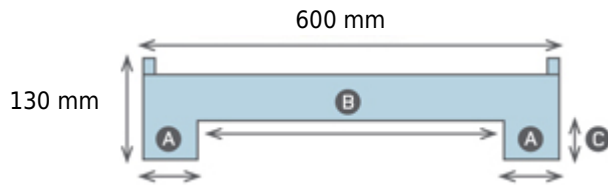

OIPLASTIC

**6080L16-07015010 (600x800x130 mm)**

View **Frontal**

View **Lateral**

- A 131 mm
- B 338 mm
- C 100 mm

- E 106 mm
- F 254 mm
- G 80 mm

3,40 Kg

700 Kg

350 Kg

HDPE

-20/60°C

30 mm

0 - 7 mm

2x80

5280

Black