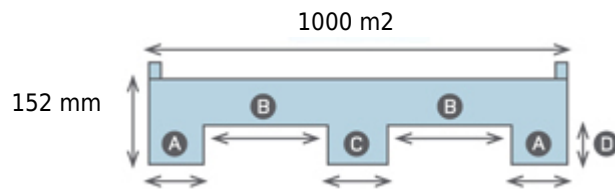

1210L03-07015011 (1200x1000x152mm.)

View Frontal

View Lateral

- A 110 mm
- B 350 mm
- C 80 mm
- D 117 mm

- E 271 mm
- F 254 mm
- G 150 mm

7,5 Kg

1600 Kg

800 Kg

HDPE

-20/60°C

0 - 7 mm

16

25

416 - 600