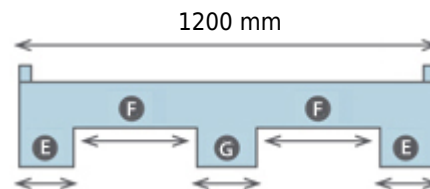

**1208L09-07015011 (1200x800x125mm)**

**View Frontal**
**View Lateral**

- A 115 mm
- B 245 mm
- C 80 mm
- D 90 mm

- E 282 mm
- F 233 mm
- G 170 mm

4.7 kg

1500 Kg

700 Kg

HDPE

-20°/60°C

40 mm

0 - 7 mm

60

1980

Black