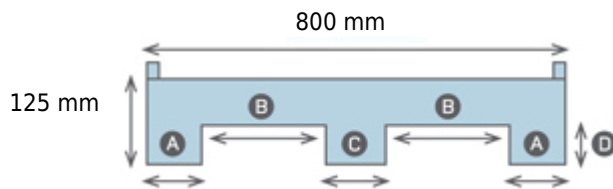

**1208L09-07015011 (1200x800x125mm)**

**View Frontal**
**View Lateral**

- A 115 mm
- B 245 mm
- C 80 mm
- D 90 mm

- E 282 mm
- F 233 mm
- G 170 mm

4.7 kg

1500 Kg

700 Kg

HDPE

-20°/60°C

40 mm

0 - 7 mm

60

1980

Black