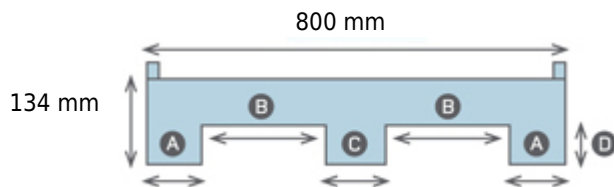

Plastic Pallet 1208L09-07022010 (1200x800x134 mm)

View **Frontal**

- A 114 mm
- B 208 mm
- C 155 mm
- D 95 mm

View **Lateral**

- E 254 mm
- F 268 mm
- G 156 mm
- H 6 mm
- I 3 mm

5 kg

1200 kg

850 kg

PP

-20/60°C

49 mm

0 - 7 mm

48

1584

Black