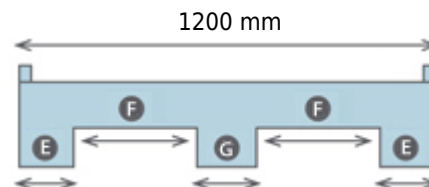

Plastic Pallet 1208L09-07022010 (1200x800x134 mm)

View **Frontal**

- A 114 mm
- B 208 mm
- C 155 mm
- D 95 mm

View **Lateral**

- E 254 mm
- F 268 mm
- G 156 mm
- H 6 mm
- I 3 mm

5 kg

1200 kg

850 kg

PP

-20/60°C

49 mm

0 - 7 mm

48

1584

Black