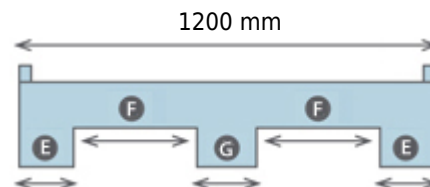

OIPLASTIC

1208L1208L19-07097010 (1200x800x145 mm)

View **Frontal**

View **Lateral**

- A 114 mm
- B 216 mm
- C 140 mm
- D 100 mm

- E 250 mm
- F 280 mm
- G 140 mm

9 Kg

2500 Kg

1000 Kg

HDPE

-20°/60°C

40 mm

0 - 7 mm

50

1650

Black