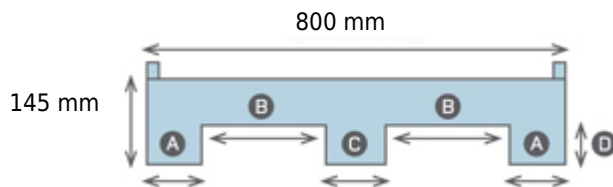

OIPLASTIC

1208L1208L19-07097010 (1200x800x145 mm)

View **Frontal**

View **Lateral**

- A 114 mm
- B 216 mm
- C 140 mm
- D 100 mm

- E 250 mm
- F 280 mm
- G 140 mm

9 Kg

2500 Kg

1000 Kg

HDPE

-20°/60°C

40 mm

0 - 7 mm

50

1650

Black