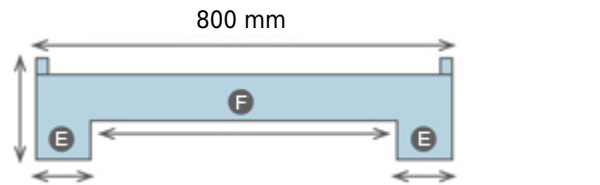

OIPLASTIC

6080M12-07022010 (600x800x160 mm)

View **Frontal**

View **Lateral**

9 kg

1200 kg

750 kg

300 Kg