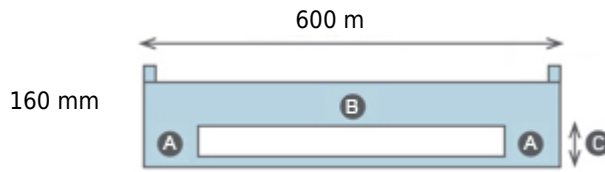

OIPLASTIC

6080M12-07022010 (600x800x160 mm)

View **Frontal**

View **Lateral**

9 kg

1200 kg

750 kg

300 Kg