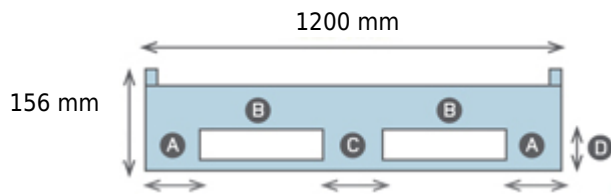

OIPLASTIC

1212M06-07083010 (1200x1200x156 mm)

View **Frontal**

View **Lateral**

A 130 mm

B 400 mm

C 140 mm

D 128 mm

E 180 mm

F 350 mm

G 140 mm

17.7 kg

7500 kg

1350 kg

300 kg

HDPE