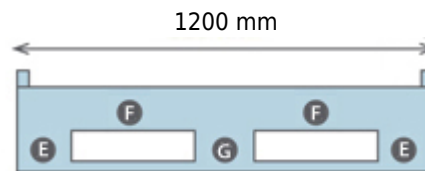

## Plastic Pallet 1210M03-07015010 (1200x1000x150 mm)

View **Frontal**

View **Lateral**

- A 145 mm
- B 280 mm
- C 150 mm
- D 100 mm

- E 200 mm
- F 325 mm
- G 150 mm

13.5 kg

4000 Kg

1000 kg

500 kg

HDPE

-20/60°C

0-7-22 mm

16

416

Black

02/01/2023 V4.0