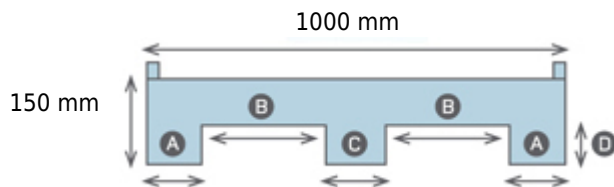

## Plastic Pallet 1210M03-07015010 (1200x1000x150 mm)

View **Frontal**

View **Lateral**

- A 145 mm
- B 280 mm
- C 150 mm
- D 100 mm

- E 200 mm
- F 325 mm
- G 150 mm

13.5 kg

4000 Kg

1000 kg

500 kg

HDPE

-20/60°C

0-7-22 mm

16

416

Black

02/01/2023 V4.0