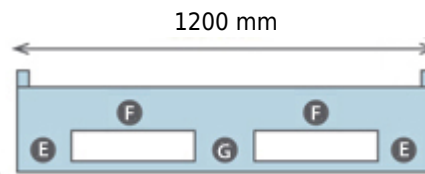

Plastic Pallet 1210M05-22015010 (1200x1000x150mm)

View **Frontal**

View **Lateral**

- A 145 mm
- B 280 mm
- C 150 mm
- D 100 mm

- E 200 mm
- F 325 mm
- G 150 mm

14 kg

4000 Kg

1000 kg

500 kg

HDPE

-20/60°C

0-7-22 mm

16

416

Black

02/01/2023 V4.0