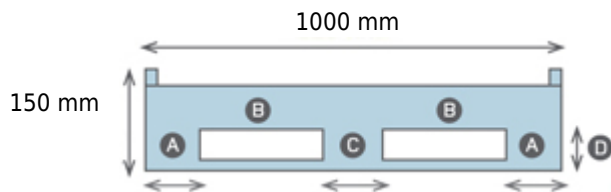

Plastic Pallet 1210M05-22015010 (1200x1000x150mm)

View **Frontal**

View **Lateral**

- A 145 mm
- B 280 mm
- C 150 mm
- D 100 mm

- E 200 mm
- F 325 mm
- G 150 mm

14 kg

4000 Kg

1000 kg

500 kg

HDPE

-20/60°C

0-7-22 mm

16

416

Black

02/01/2023 V4.0