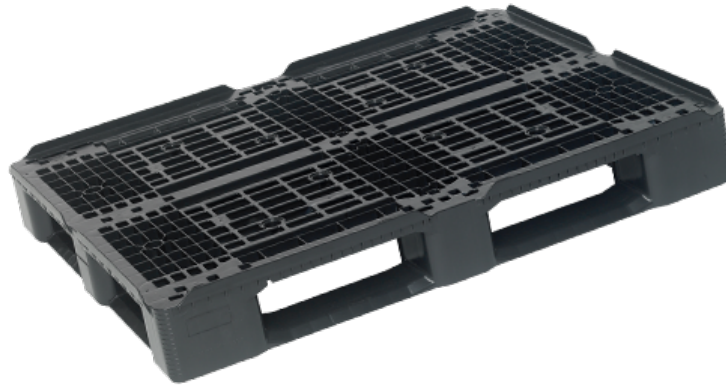

Plastic Pallet 1210M05-22015010 (1200x1000x150mm)

View **Frontal**

View **Lateral**

- A 145 mm
- B 280 mm
- C 150 mm
- D 100 mm

- E 200 mm
- F 325 mm
- G 150 mm

14 kg

4000 Kg

1000 kg

500 kg

HDPE

-20/60°C

0-7-22 mm

16

416

Black

02/01/2023 V4.0