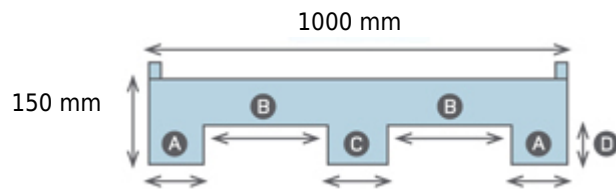

Plastic Pallet 1210M13-07022010 (1200x1000x150 mm)

View **Frontal**

View **Lateral**

- A 175 mm
- B 249 mm
- C 152 mm
- D 115 mm

- E 250 mm
- F 275 mm
- G 150 mm

18,5 kg

4000 kg

1500 Kg

750 kg

PPC

-20/60°C

0 - 7 mm

16

416

Black

02/01/2023 V4.0