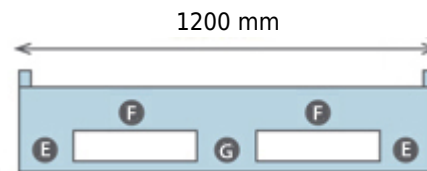

Plastic Pallet 1210M13-07022010 (1200x1000x150 mm)

View **Frontal**

View **Lateral**

- A 175 mm
- B 249 mm
- C 152 mm
- D 115 mm

- E 250 mm
- F 275 mm
- G 150 mm

18,5 kg

4000 kg

1500 Kg

750 kg

PPC

-20/60°C

0 - 7 mm

16

416

Black

02/01/2023 V4.0