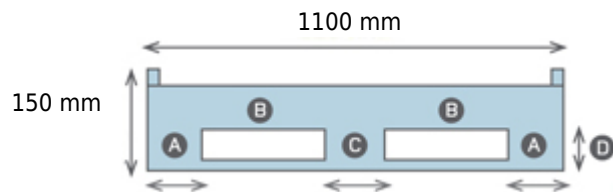

Plastic Pallet 1111M06-07083010 (1100x1100x150 mm)

View **Frontal**

View **Lateral**

- A 154 mm
- B 319 mm
- C 154 mm
- D 95 mm

- E 154 mm
- F 319 mm
- G 154 mm

13,5 Kg

5000 Kg

1250 Kg

300 Kg

HDPE

-20/60°C

0-7 mm

17

408

Black

02/01/2023 V4.0