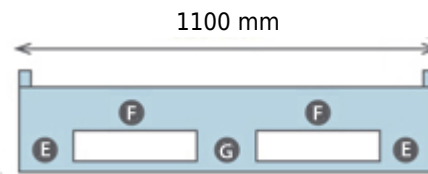

Plastic Pallet 1111M06-07083010 (1100x1100x150 mm)

View **Frontal**

View **Lateral**

- A 154 mm
- B 319 mm
- C 154 mm
- D 95 mm

- E 154 mm
- F 319 mm
- G 154 mm

13,5 Kg

5000 Kg

1250 Kg

300 Kg

HDPE

-20/60°C

0-7 mm

17

408

Black

02/01/2023 V4.0