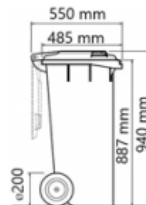

ECO80-047070

View Frontal

View Lateral

9 Kg

40 kg

HDPE

-20/40°C

10

1200

80 Lt