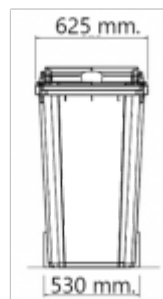

ECO360-047070

View **Frontal**

View **Lateral**

15 Kg

140 Kg

HDPE

-20/40°C

7

420

360 Lt