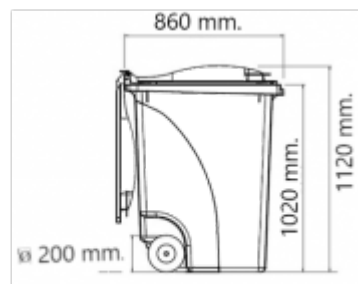

ECO360-047070

View **Frontal**

View **Lateral**

15 Kg

140 Kg

HDPE

-20/40°C

7

420

360 Lt