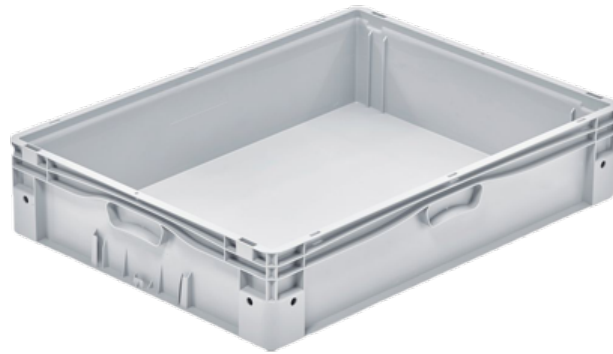

Osona
Industrial
Plastic

Caja de Plástico E8617111-206300 (800x600x170mm)

Vista **Frontal**

Vista **Lateral**

3.04 kg

300 kg

30 kg

PPC

-20/40°C

26

858

800x600x175mm

750x550x171mm

72 Lt

Gris

02/01/2023 V4.0